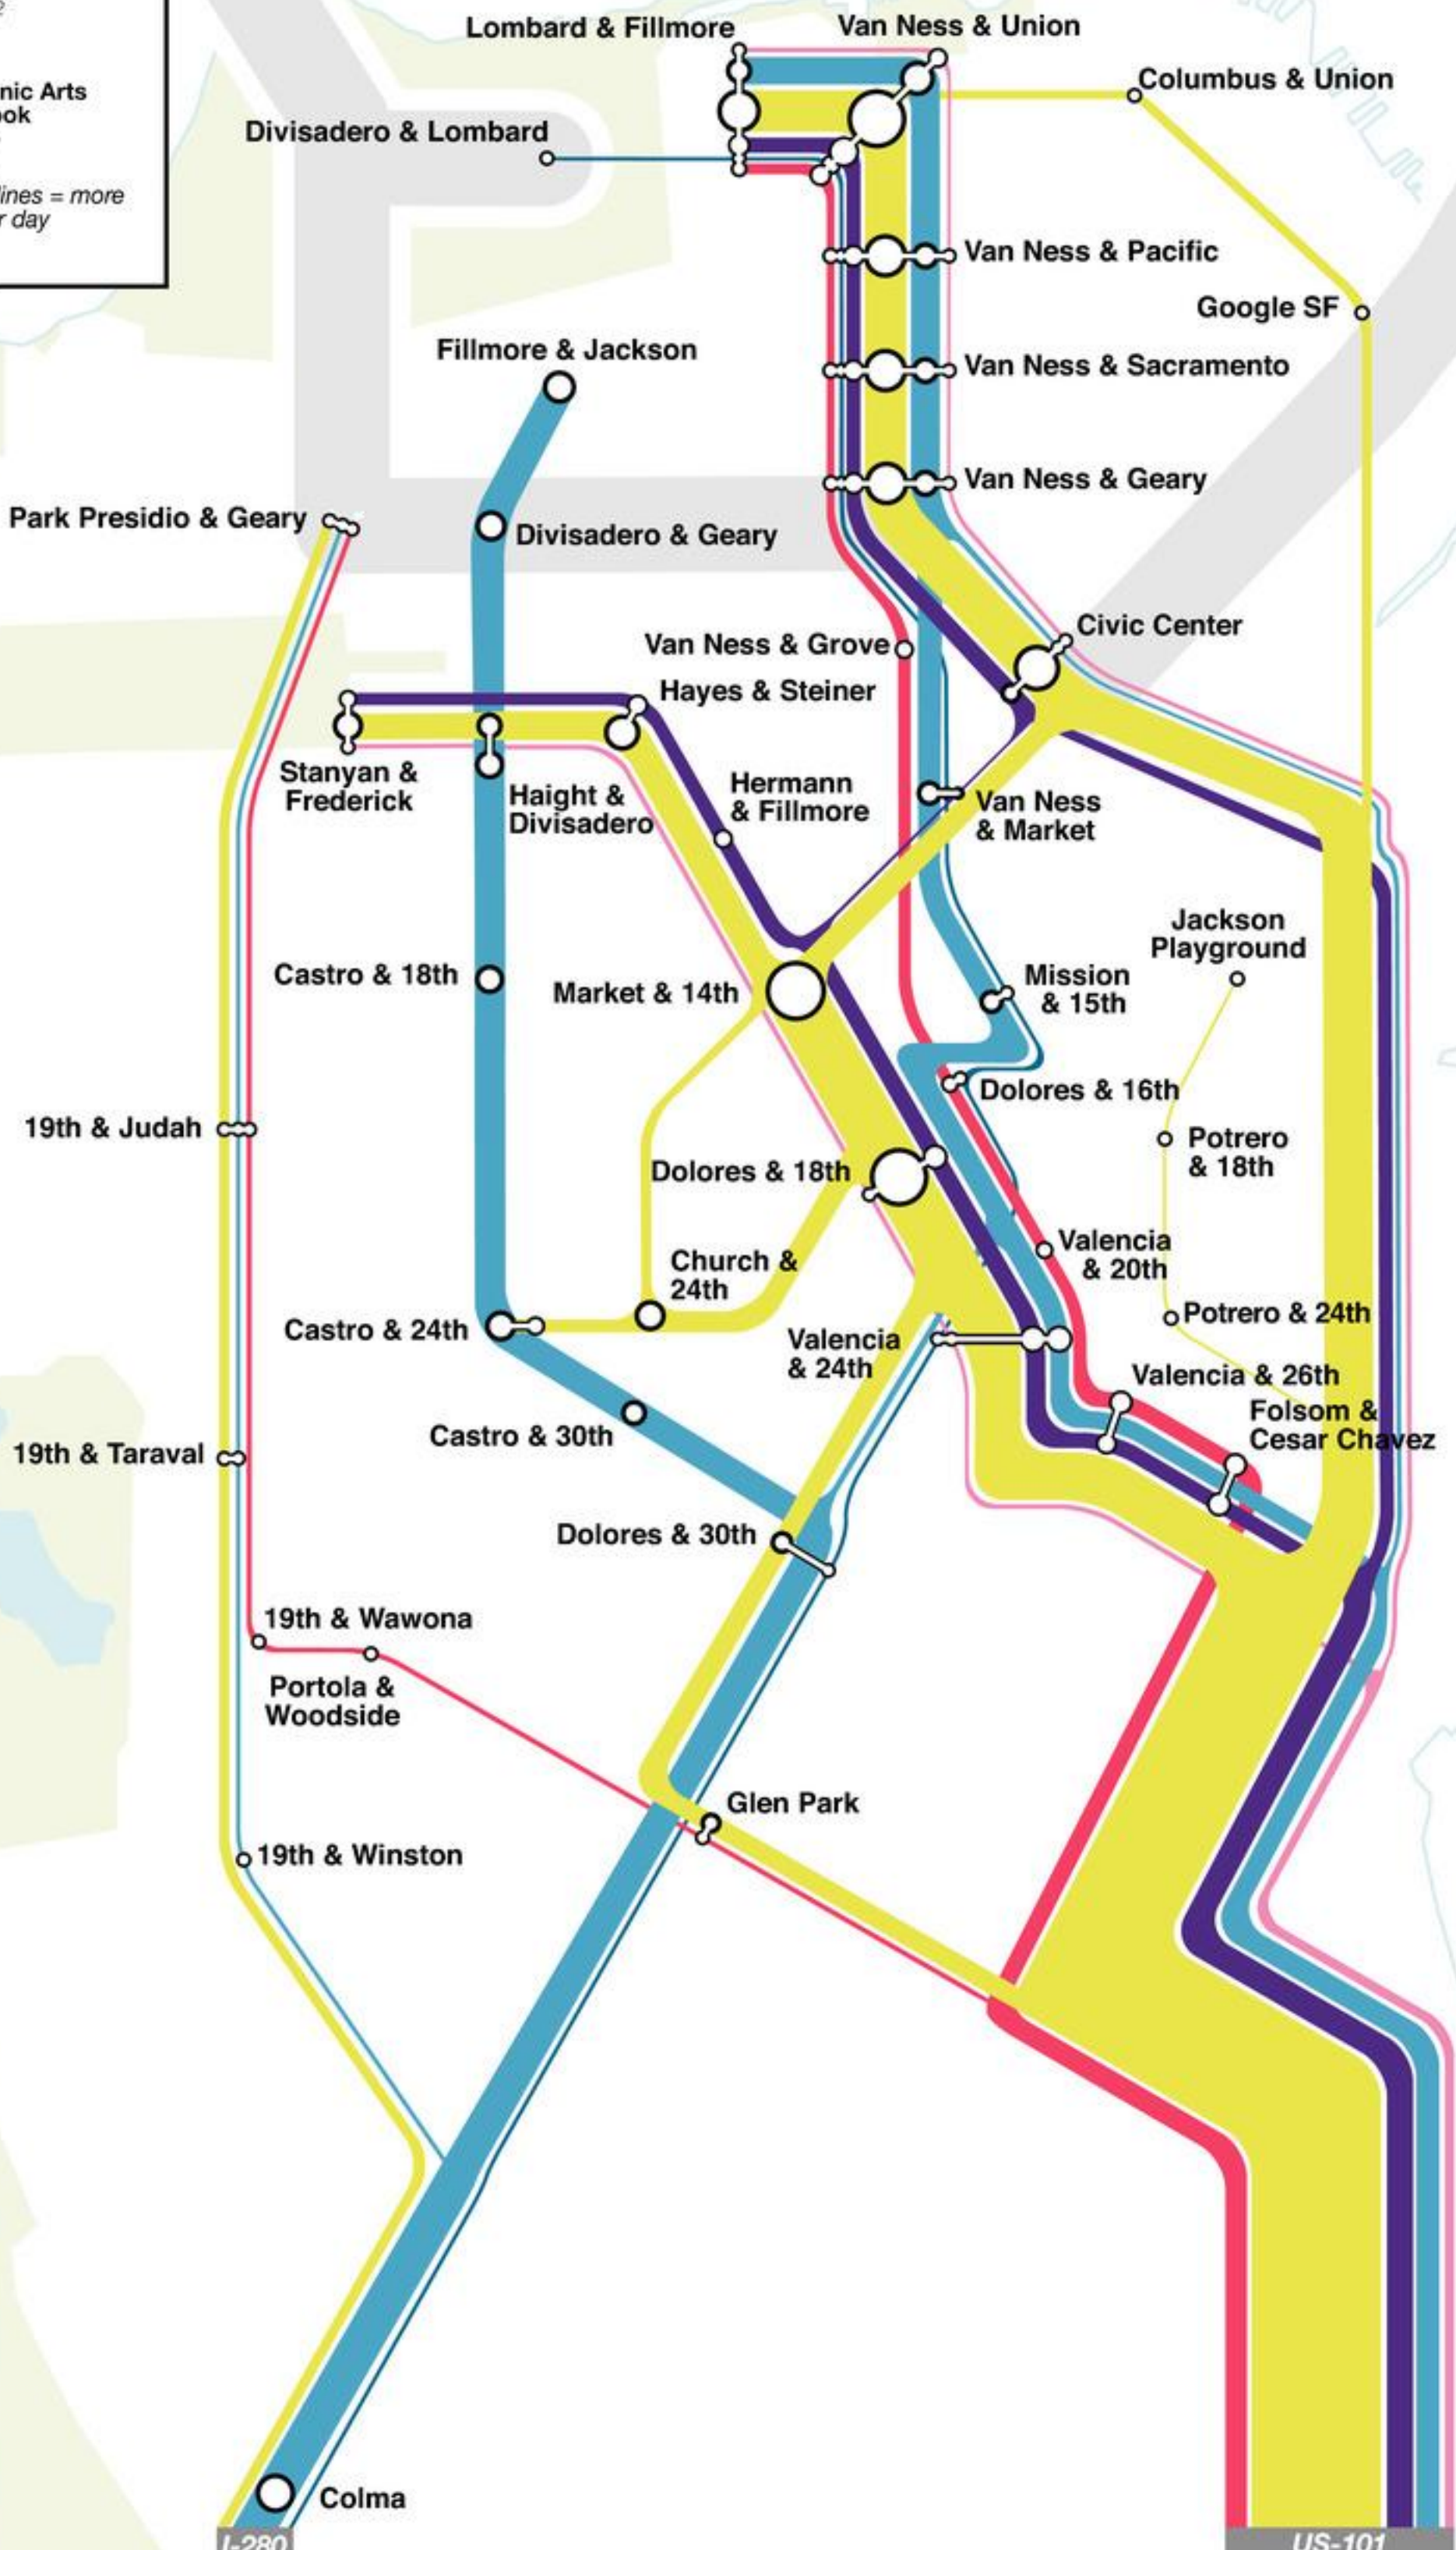

PRIVATE BUS LINES IN SAN FRANCISCO TO SILICON VALLEY

AS SURVEYED BY
STAMEN DESIGN

IN AUGUST 2012

- — Apple
- — eBay
- — Electronic Arts
- — Facebook
- — Google
- — Yahoo
- bus stop
- thicker lines = more trips per day

I-280

US-101